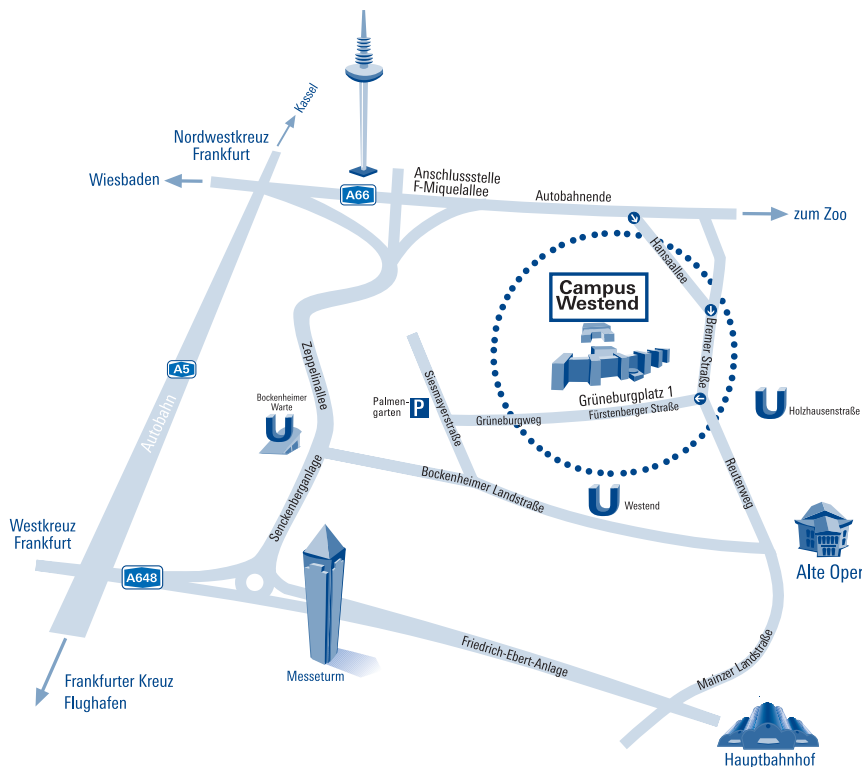

# Directions Campus Westend

Goethe-Universität Frankfurt

Goethe-Universität Frankfurt • Campus Westend • Grüneburgplatz 1 • 60323 Frankfurt

- ① Main building
- ② Casino
- ②a Anbau Casino
- ③ House of Finance
- ④ Hörsaalzentrum
- ⑤ Rechts- und Wirtschaftswissenschaften

## Public transport:

- **U-Bahn:** Coming from „Frankfurt Hauptbahnhof“ take line U4 and get off at „Bockenheimer Warte“.
- Take bus line 75 to „Uni Campus Westend“, get off at „Lübecker Straße“ for „Hörsaalzentrum“, „Bremer Straße“ for „Anbau Casino“ or „Uni Campus Westend“ for Main Building.
- **Bus:** Take lines 36, 75 to „Campus Westend/Universität“

## Travel by car:

### Please note that parking at campus westend is limited!

- At Autobahnkreuz „Nordwestkreuz Frankfurt“ (A5/A66) take A66 towards F-Stadtmitte/Miquelallee.
- Entering Frankfurt City limit the Autobahn leads straight into Miquelallee.
- Turn right at the first traffic light into Hansaallee.
- Leave Hansaallee at the second traffic light and turn right into Bremer Straße.
- Make another right turn at the next traffic light into Fürstenberger Straße.
- After 200m you will find the university on the right hand.