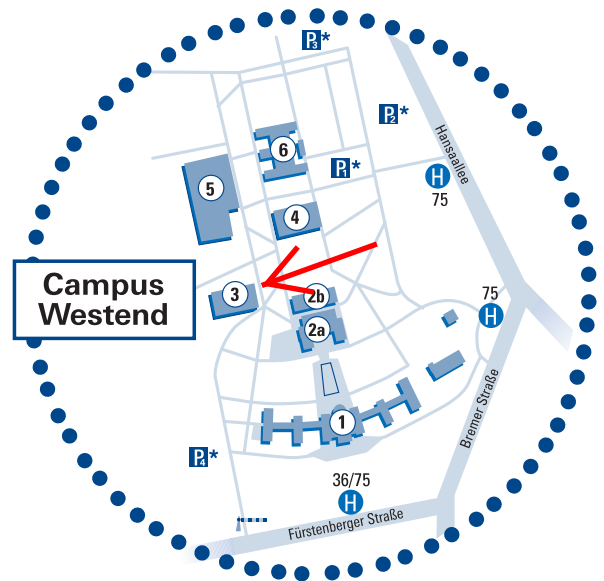

# Directions Campus Westend

Goethe-Universität Frankfurt

Goethe-Universität Frankfurt • Campus Westend • Grüneburgplatz 1 • 60323 Frankfurt

- ① Main building
- ② Casino
- ②a Anbau Casino
- ③ House of Finance
- ④ Hörsaalzentrum
- ⑤ Rechts- und Wirtschaftswissenschaften

## Public transport:

- **U-Bahn:** Coming from „Frankfurt Hauptbahnhof“ take line U4 and get off at „Bockenheimer Warte“.
- Take bus line 75 to „Uni Campus Westend“, get off at „Lübecker Straße“ for „Hörsaalzentrum“, „Bremer Straße“ for „Anbau Casino“ or „Uni Campus Westend“ for Main Building.
- **Bus:** Take lines 36, 75 to „Campus Westend/Universität“

## Travel by car:

### Please note that parking at campus westend is limited!

- At Autobahnkreuz „Nordwestkreuz Frankfurt“ (A5/A66) take A66 towards F-Stadtmitte/Miquelallee.
- Entering Frankfurt City limit the Autobahn leads straight into Miquelallee.
- Turn right at the first traffic light into Hansaallee.
- Leave Hansaallee at the second traffic light and turn right into Bremer Straße.
- Make another right turn at the next traffic light into Fürstenberger Straße.
- After 200m you will find the university on the right hand.